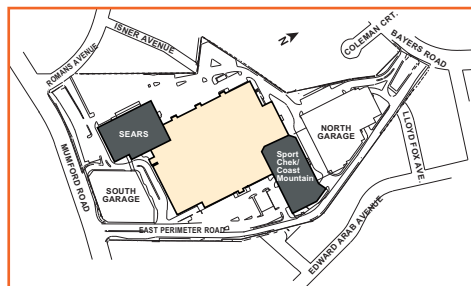

HALIFAX SHOPPING CENTRE

DESCRIPTION

The Halifax Shopping Centre is the largest enclosed shopping centre in the City of Halifax. This centrally located two level shopping centre is anchored by a three level Sears store and Coast Mountain/ Sport Chek store. Halifax Shopping Centre combined with Halifax Shopping Centre Annex

features over 160 retailers and a unique combination of big box and traditional retail truly making it Atlantic Canada's premier shopping destination.

OPENING DATE:
1962

MANAGEMENT

20 VIC MANAGEMENT INC.
1 Queen Street East
Suite 300, Box #88
Toronto, Ontario
M5C 2W5

Tel: (416) 955-0595
Fax: (416) 955-0569

CENTRE ADDRESS

7001 Mumford Road
Halifax, Nova Scotia
B3L 4N9
Tel: (902) 454-8666
Fax: (902) 454-6908
www.halifaxshoppingcentre.com

Halifax Shopping Centre is located in the City of Halifax at 7001 Mumford Road, surrounded by Mumford Road, Romans Ave. and Bayers Road where Highway 102 ends.