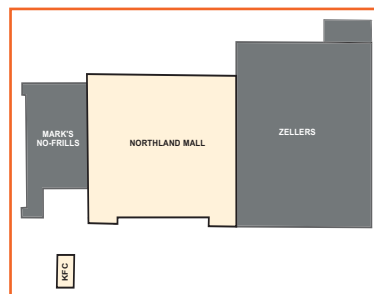

Street, one of London's busiest intersections. Approximately 33,500 cars pass by the property on a daily basis.

OPENING DATE: 1966

MANAGEMENT

20 VIC MANAGEMENT INC.
1 Queen Street East
Suite 300, Box #88
Toronto, Ontario
M5C 2W5

NORTHLAND MALL

SIZE, TENANTS, AMENITIES

G.L.A.:	154,466 sq ft	MAJOR RETAILERS:	
RETAIL STORES:	29	Zellers	79,246 sq ft
PARKING SPACES:	1,120	No Frills	27,012 sq ft
		Total C.R.U.:	48,208 sq ft

MARKET

DEMOGRAPHIC PROFILE