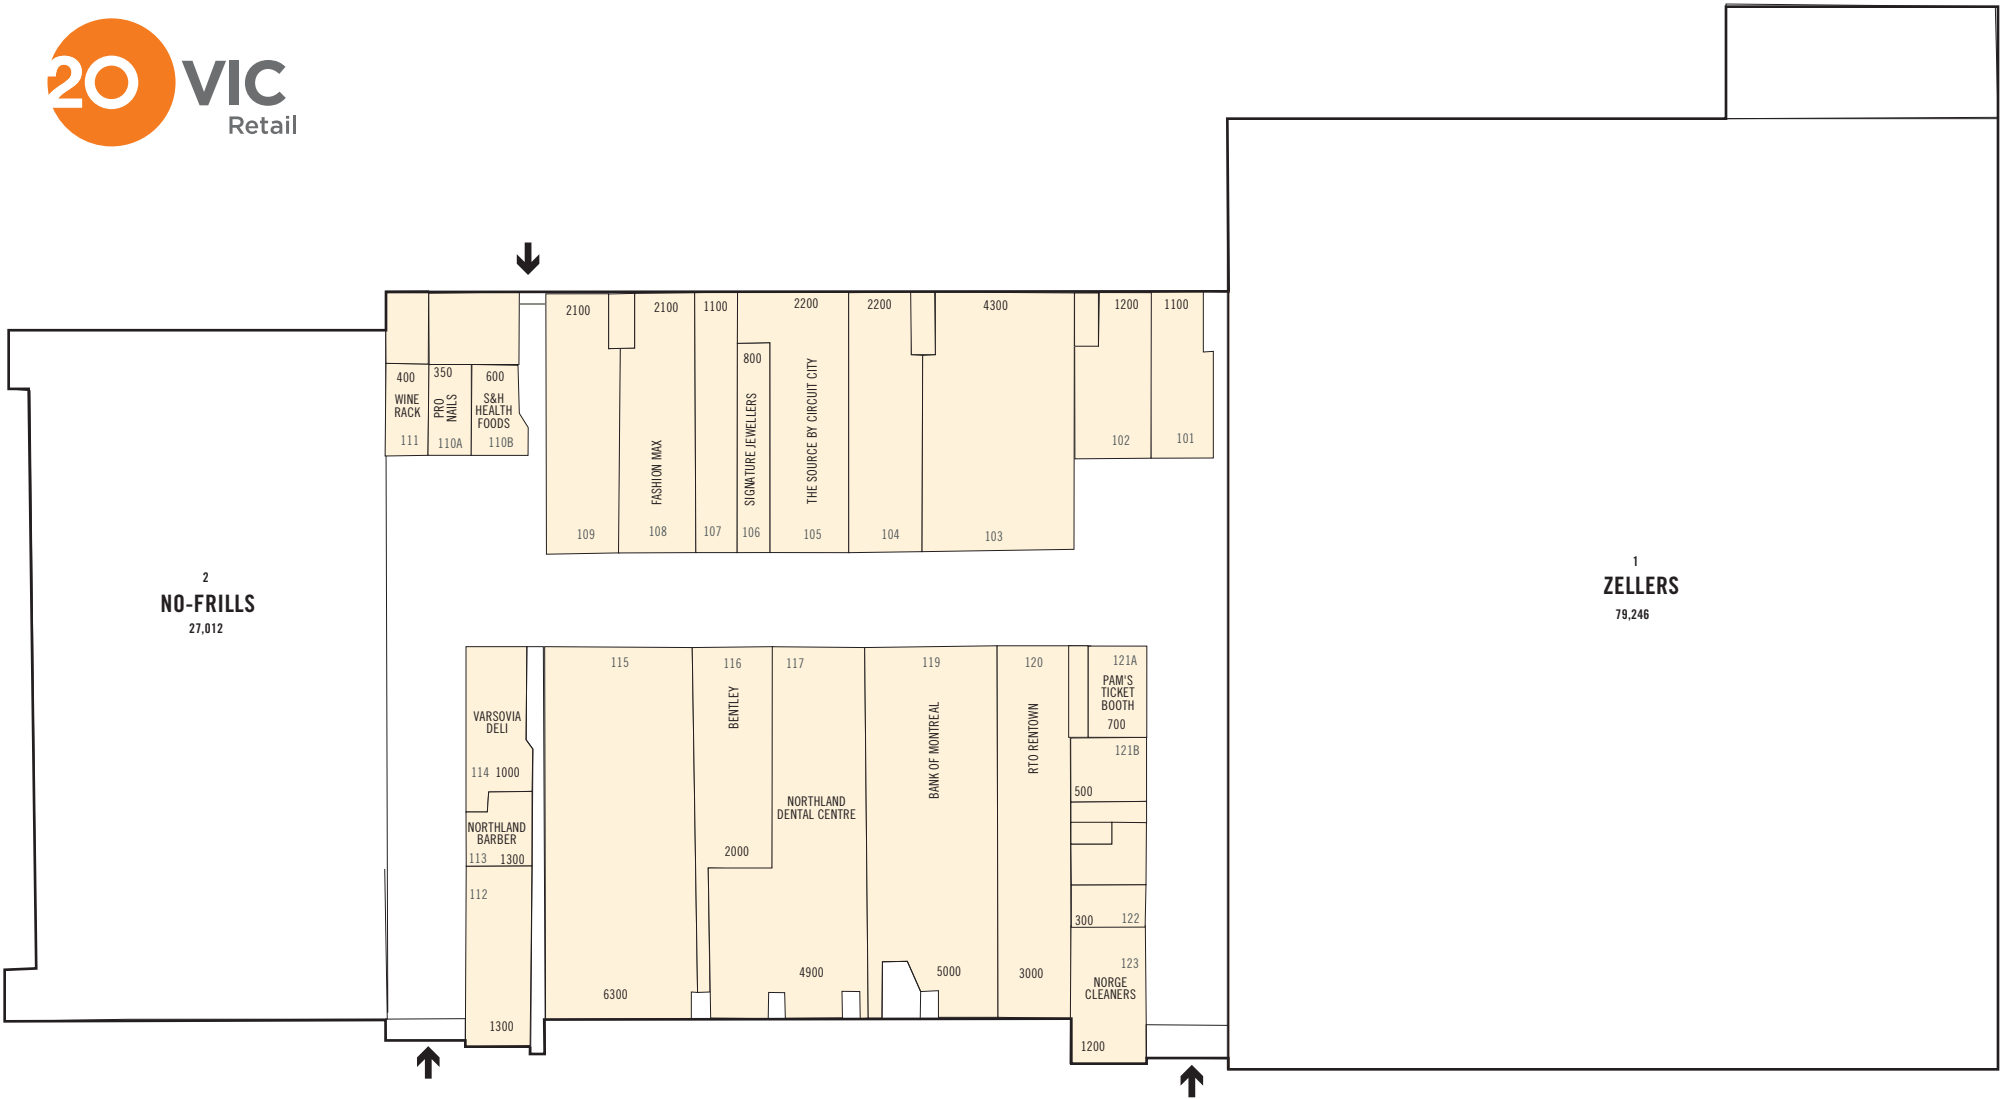

NORTHLAND MALL