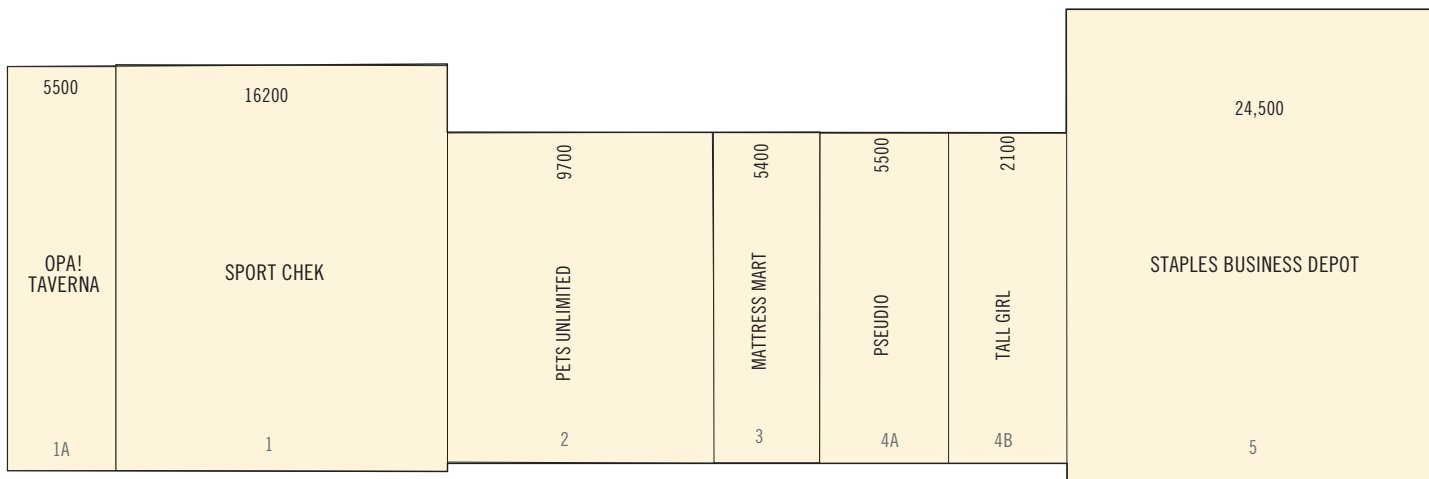

BAYERS LAKE

ADDRESS AND SIZE

215 CHAIN LAKE DRIVE
HALIFAX, NS

TOTAL AREA: 72,056 S.F.

MANAGEMENT

20 VIC MANAGEMENT INC.
1 Queen Street East
Suite 300, Box #88
Toronto, Ontario
M5C 2W5

Tel: (416) 955-0595
Fax: (416) 955-0569

BAYERS LAKE

SIZE, TENANTS

G.L.A.: 72,056 sq ft

Opa! Taverna
Sport Chek
Pets Unlimited
Mattress Mart
Pseudio
Tall Girl
Staples The Business Depot
Tim Hortons
A & W

<http://www.20vic.com>

BAYERS LAKE