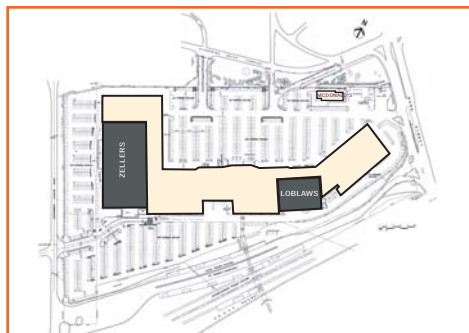

BILLINGS BRIDGE CENTRE

DESCRIPTION

Billings Bridge Centre is located in Ottawa south at the corner of Bank Street and Riverside Drive. The centre opened in 1954 as a strip plaza. Today, Billings Bridge Centre is a 488,000 square foot enclosed centre and is directly linked to a 12-storey office tower, 100% leased to the Federal Government.

The centre is anchored by Loblaws and Zellers.

Billings Bridge is directly linked to the City's OC transit terminal. The property attracts over 6 million visitors a year.

RENOVATION/EXPANSION: 2007

MANAGEMENT

Billings Bridge is located at the corner of Riverside Drive and Bank Street in Ottawa south.

BILLINGS BRIDGE CENTRE

SIZE, TENANTS,
AMENITIES

G.L.A.:	488,426 sq ft
RETAIL STORES:	87
FOOD COURT SEATING:	302
PARKING SPACES:	1,341