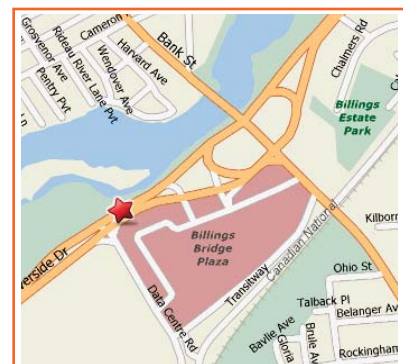

BILLINGS BRIDGE CENTRE

DESCRIPTION

Billings Bridge Centre is located in Ottawa south at the corner of Bank Street and Riverside Drive. The centre opened in 1954 as a strip plaza. Today, Billings Bridge Centre is a 488,000 square foot enclosed centre and is directly linked to a 12-storey office tower, 100% leased to the Federal Government.

The centre is anchored by Loblaws and Zellers.

Billings Bridge is directly linked to the City's OC transit terminal. The property attracts over 6 million visitors a year.

RENOVATION/EXPANSION: 2007

MANAGEMENT

Billings Bridge is located at the corner of Riverside Drive and Bank Street in Ottawa south.

BILLINGS BRIDGE CENTRE

SIZE, TENANTS,
AMENITIES

G.L.A.:	488,426 sq ft
RETAIL STORES:	87
FOOD COURT SEATING:	302
PARKING SPACES:	1,341