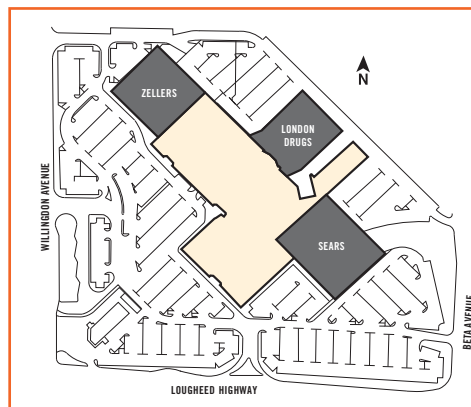

BRENTWOOD TOWN CENTRE

DESCRIPTION

Brentwood Town Centre is a regional centre surrounded by a mix of single family and multi-family dwellings, located on the corner of two major arteries in the North Burnaby and North East Vancouver markets. Due to this key location, the City of Burnaby has designated Brentwood as a town centre and rapid transit intersection which is serviced by

buses and a SkyTrain station. Anchored by Sears, Zellers and London Drugs, the Centre's primary trade area consists of approximately 170,000 people.

OPENING DATE: 1961

MANAGEMENT

20 VIC MANAGEMENT INC.
 1 Queen Street East
 Suite 300, Box #88
 Toronto, Ontario
 M5C 2W5

Tel: (416) 955-0595
 Fax: (416) 955-0569

CENTRE ADDRESS

Suite 260 – 4567 Lougheed Hwy.
 Burnaby, British Columbia
 V5C 3Z6
 Tel: (604) 299-0606
 Fax: (604) 299-2281
www.brentwoodtowncentre.com

Brentwood Town Centre is located in northern Burnaby at the corner of Willingdon and Lougheed Hwy. From Hwy #1 West exit North onto Willingdon.

BRENTWOOD TOWN CENTRE

SIZE, TENANTS, AMENITIES

G.L.A.:	539,159 sq ft
RETAIL STORES:	115
FOOD COURT SEATING:	500
PARKING SPACES:	2,000

MAJOR RETAILERS:

Sears	176,088 sq ft
Zellers	91,823 sq ft
London Drugs	34,249 sq ft