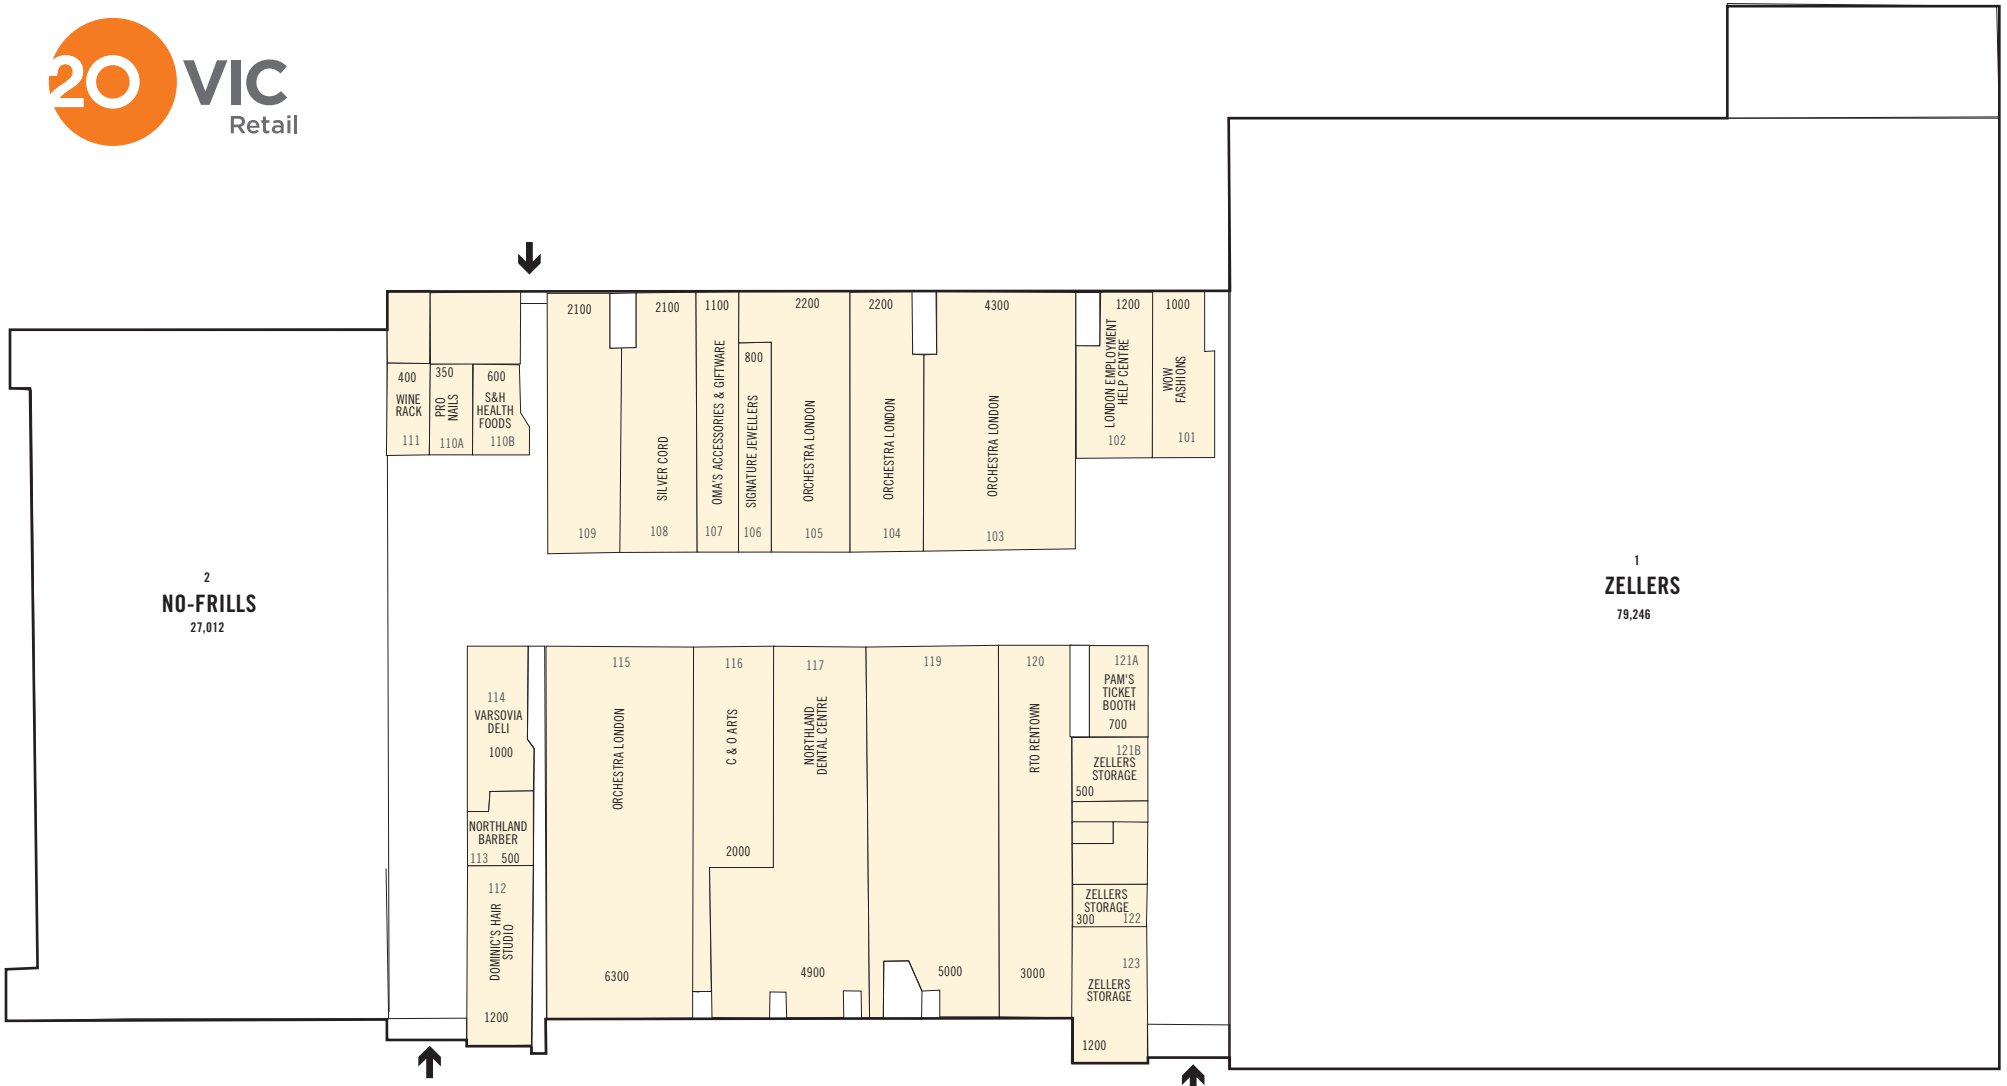

1001
KFC
2,100

1002
PIZZA PIZZA
2,000

1003
WILLIAMS COFFEE PUB
3,400

1004
BANK OF MONTREAL
5,000