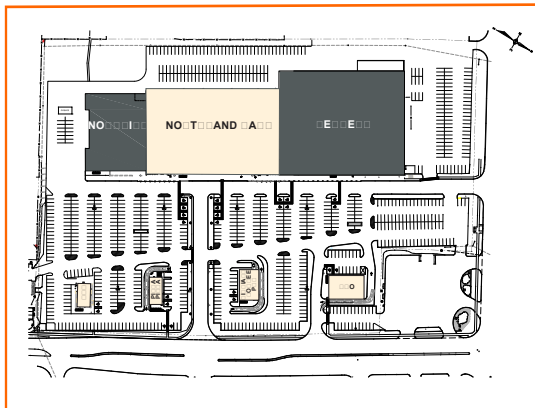

Street, one of London's busiest intersections. Approximately 55,000 cars pass by the property on a daily basis.

OPENING DATE: 1966

MANAGEMENT

20 VIC MANAGEMENT INC.
1 Queen Street East
Suite 300, Box #88
Toronto, Ontario
M5C 2W5

NORTHLAND MALL

SIZE, TENANTS, AMENITIES

G.L.A.: 164,918 sq ft

RETAIL STORES: 29

PARKING SPACES: 1,120

MAJOR RETAILER:

Zellers 79,246 sq ft
No Frills 27,012 sq ft

Total C.R.U.: 56,660 sq ft