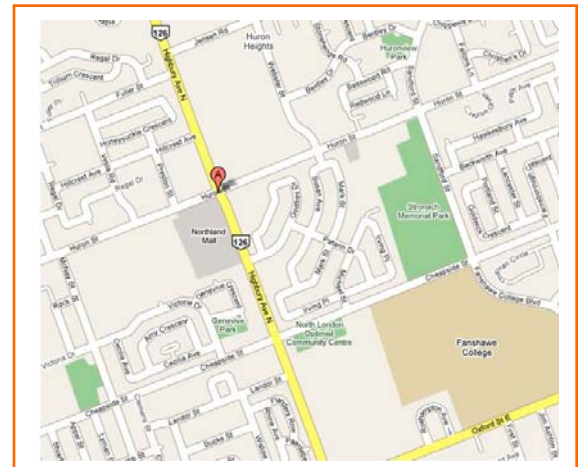

NORTHLAND MALL

DESCRIPTION

Northland Mall is a one-storey community shopping centre located in London, Ontario. The mall is currently anchored by No Frills and Zellers. Northland Mall is located at the south-west corner of Highbury Avenue North and Huron

Street, one of London's busiest intersections. Approximately 55,000 cars pass by the property on a daily basis.

OPENING DATE: 1966

MANAGEMENT

20 VIC MANAGEMENT INC.
1 Queen Street East
Suite 300, Box #88
Toronto, Ontario
M5C 2W5

Tel: (416) 955-0595
Fax: (416) 955-0569

CENTRE ADDRESS

1275 Highbury Avenue North
London, Ontario
N5Y 1A8

Tel: (519) 543-6840
Fax: (519) 453-5415

Northland Mall is located in the northeast quadrant of London at Highbury Avenue and Huron Street.