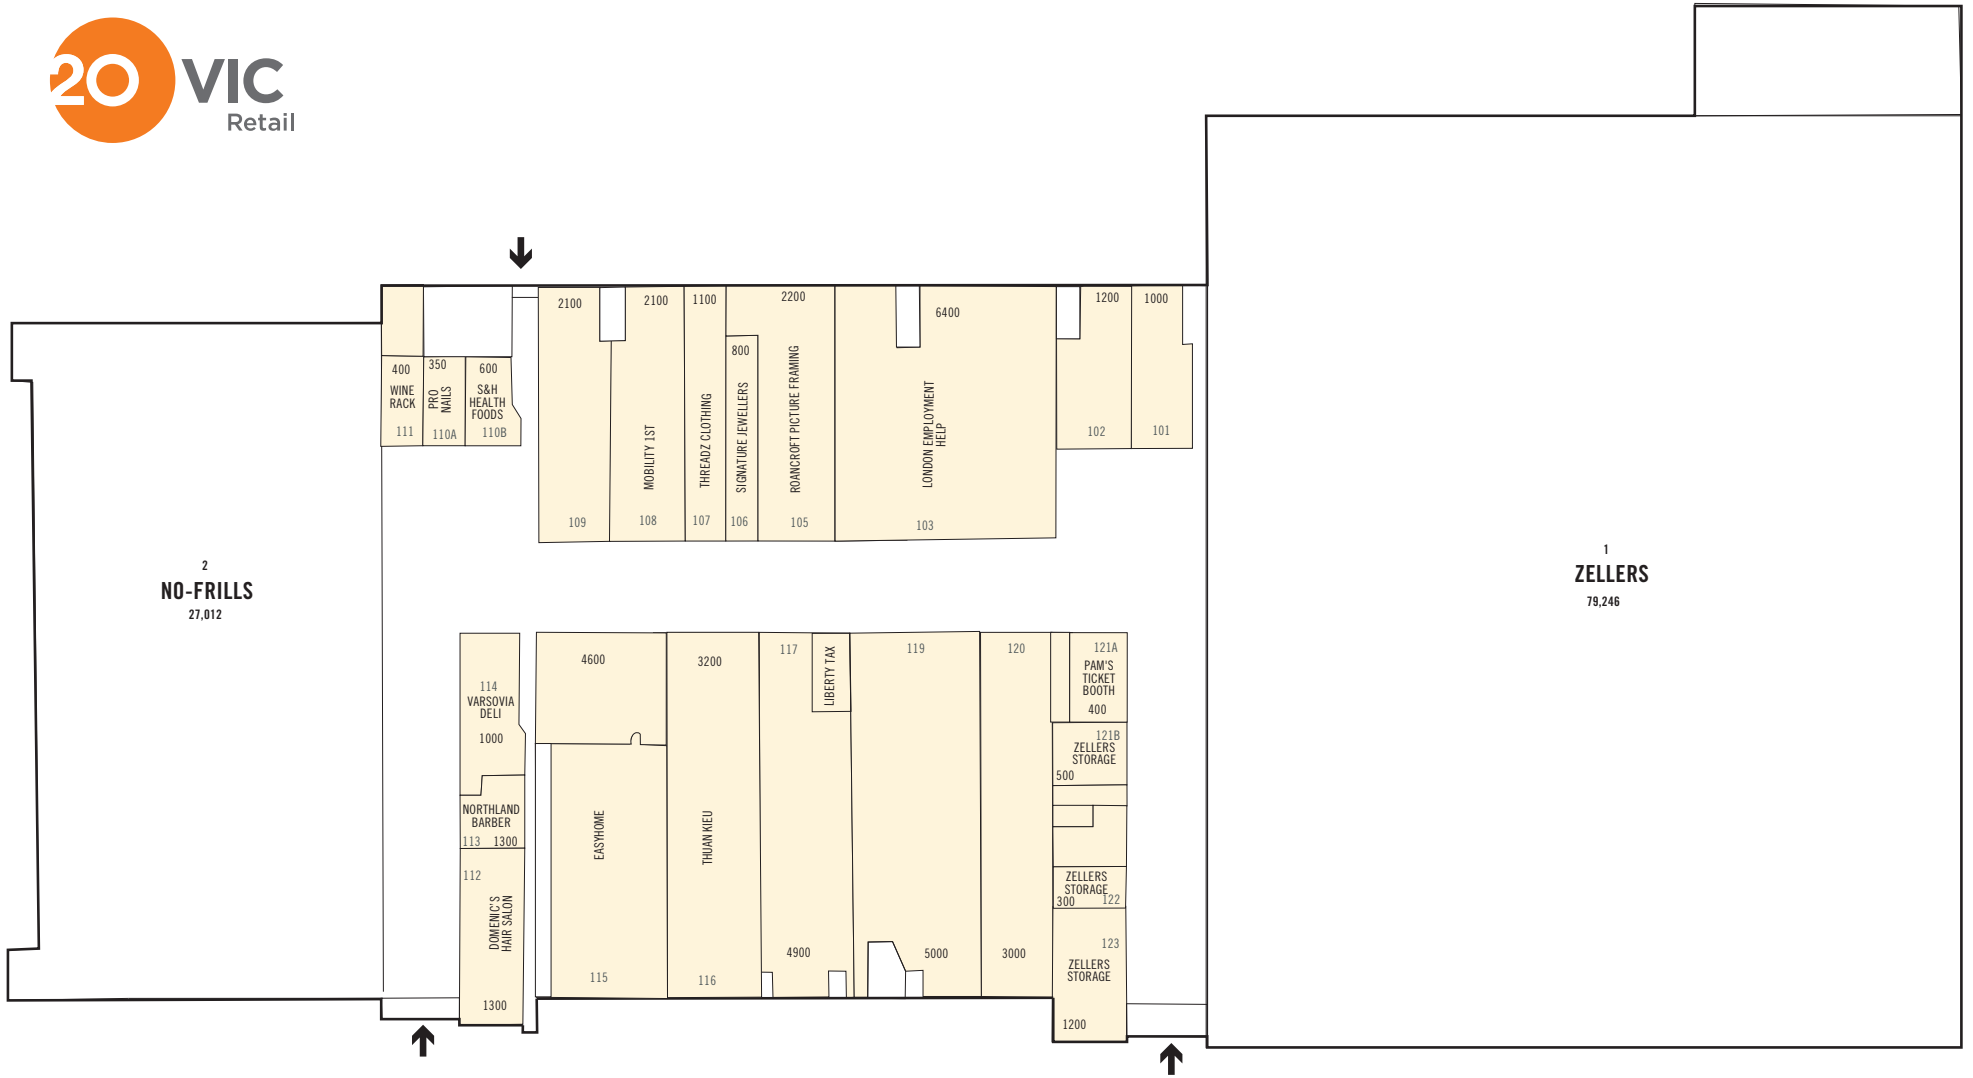

1001
KFC
2,100

1002
PIZZA PIZZA
2,000

1003
WILLIAMS COFFEE PUB
3400

1004
BANK OF MONTREAL
5,000

NORTHLAND MALL