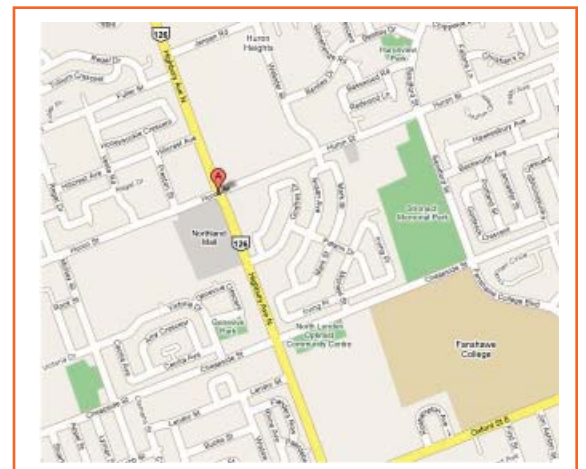

NORTHLAND MALL

DESCRIPTION

Northland Mall is a one-storey community shopping centre located in London, Ontario. The mall is currently anchored by No Frills and Zellers. Northland Mall is located at the south-west corner of Highbury Avenue North and Huron

Street, one of London's busiest intersections. Approximately 55,000 cars pass by the property on a daily basis.

OPENING DATE: 1966

MANAGEMENT

20 VIC MANAGEMENT INC.
1 Queen Street East
Suite 300, Box #88
Toronto, Ontario
M5C 2W5

Tel: (416) 955-0595
Fax: (416) 955-0569

CENTRE ADDRESS

1275 Highbury Avenue North
London, Ontario
N5Y 1A8

Tel: (519) 543-6840
Fax: (519) 453-5415

Northland Mall is located in the northeast quadrant of London at Highbury Avenue and Huron Street.