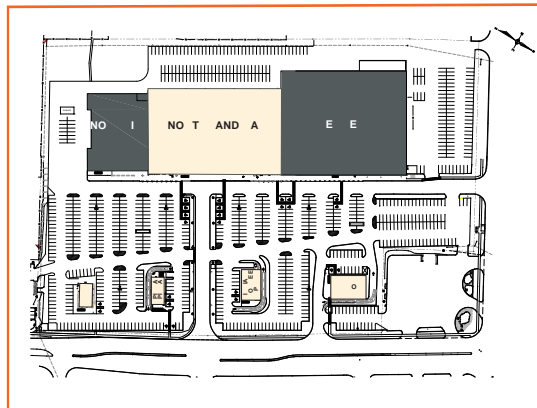

Street, one of London's busiest intersections. Approximately 55,000 cars pass by the property on a daily basis.

OPENING DATE: 1966

MANAGEMENT

20 VIC MANAGEMENT INC.
1 Queen Street East
Suite 300, Box #88
Toronto, Ontario
M5C 2W5

NORTHLAND MALL

SIZE, TENANTS, AMENITIES

G.L.A.: 164,918 sq ft

RETAIL STORES: 29

PARKING SPACES: 1,120

MAJOR RETAILER:

Zellers 79,246 sq ft
No Frills 27,012 sq ft

Total C.R.U.: 56,660 sq ft