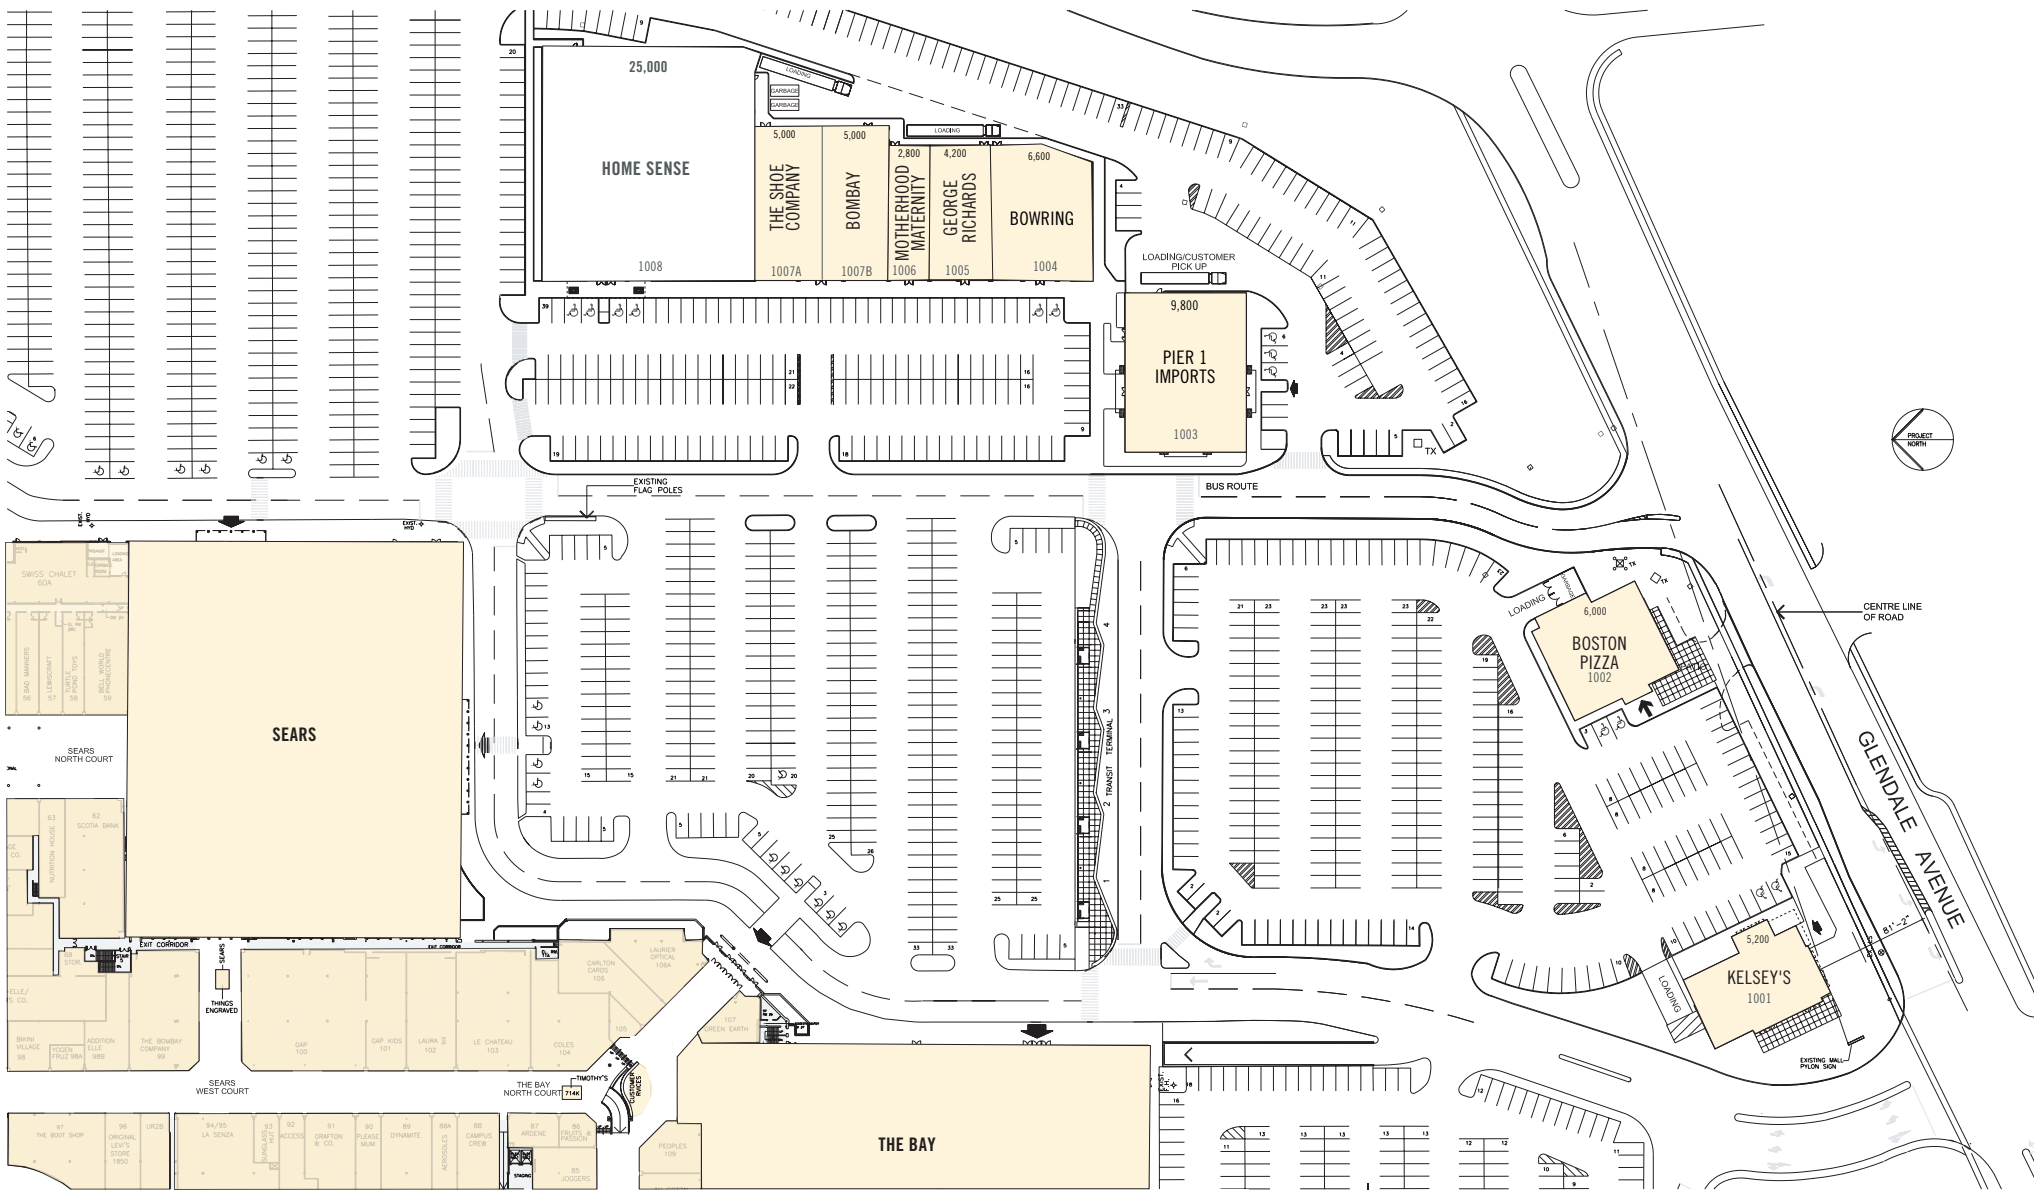

PEN CENTRE

SIZE, TENANTS, AMENITIES

G.L.A.:	1,036,696 sq ft
RETAIL STORES:	180
FOOD COURT SEATING:	570
PARKING SPACES:	5,000

MAJOR RETAILERS:

Sears	194,611 sq ft
The Bay	150,688 sq ft
Zellers	96,484 sq ft
Zehrs	59,908 sq ft
Famous Players	48,888 sq ft
Winners	28,476 sq ft
Sport Chek	23,245 sq ft
Old Navy	20,673 sq ft
H&M	17,540 sq ft

Large Format Users

The Bay	1
Empire 8 Theatres	41
H&M	50
Old Navy	120
Sears	60
Sport Chek	119
Winners	615L
Zehrs	8
Zellers	52

Pen Centre Out Parcels

Bombay	1007B
Boston Pizza	1002
Bowring	1004
George Richards	1005
Home Sense	1008
Kelsey's	1001
Motherhood Maternity	1006
Pier 1 Imports	1003
The Shoe Company	1007A

PEN CENTRE

9/11

PEN CENTRE OUT PARCELS