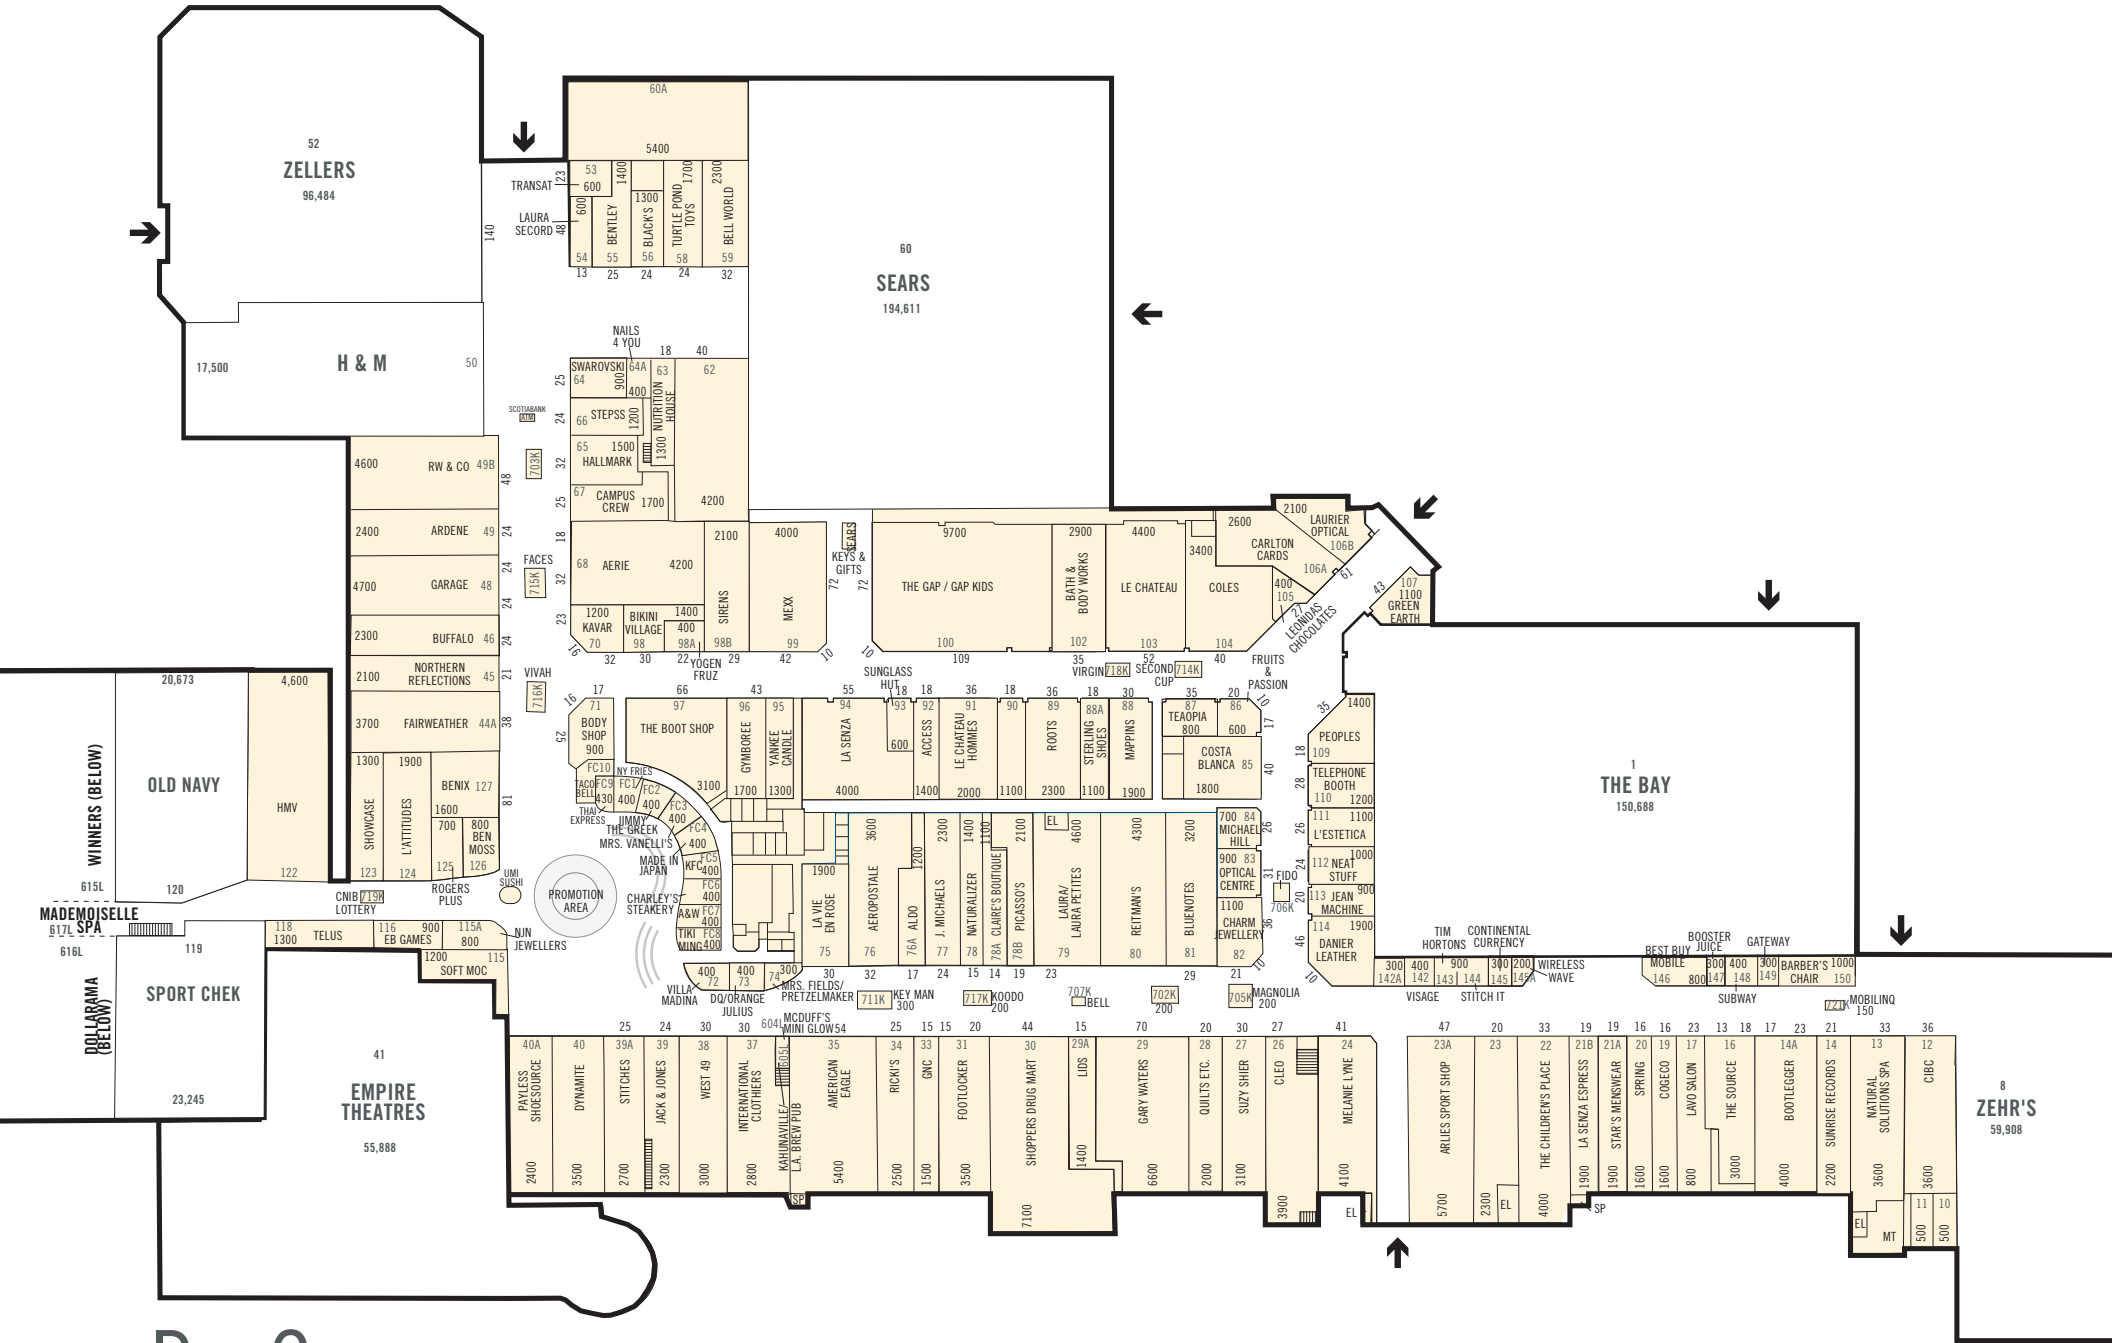

PEN CENTRE

SIZE, TENANTS, AMENITIES

G.L.A.:	1,036,696 sq ft
RETAIL STORES:	180
FOOD COURT SEATING:	570
PARKING SPACES:	5,000

MAJOR RETAILERS:

Sears	194,611 sq ft
The Bay	150,688 sq ft
Zellers	96,484 sq ft
Zehrs	59,908 sq ft
Famous Players	48,888 sq ft
Winners	28,476 sq ft
Sport Chek	23,245 sq ft
Old Navy	20,673 sq ft
H&M	17,540 sq ft

Large Format Users

The Bay	1
Empire 8 Theatres	41
H&M	50
Old Navy	120
Sears	60
Sport Chek	119
Winners	615L
Zehrs	8
Zellers	52

Pen Centre Out Parcels

Bombay	1007B
Boston Pizza	1002
Bowring	1004
George Richards	1005
Home Sense	1008
Kelsey's	1001
Motherhood Maternity	1006
Pier 1 Imports	1003
The Shoe Company	1007A