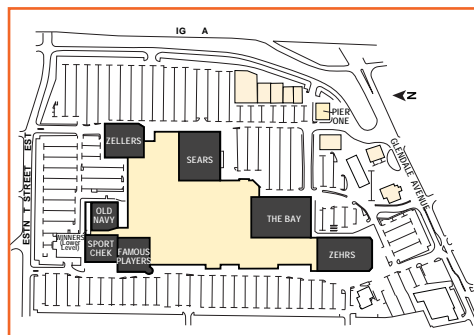

PEN CENTRE

DESCRIPTION

Pen Centre is the Niagara Peninsula's largest retail destination. Featuring 180 of the most popular store brands and services, visitors to Pen Centre can enjoy one million square feet of great shopping, dining and entertainment in a comfortable, climate controlled environment.

CENTRE ADDRESS

221 Glendale Avenue
St. Catharines, Ontario
L2T 2K9
Tel: (905) 682-8645
Fax: (905) 682-5900
www.thepencentre.com

Pen Centre is conveniently located adjacent to Highway 406 at Glendale Avenue. We are easily accessible from the Q.E.W. and just 15 minutes west of Niagara Falls.

PEN CENTRE

SIZE, TENANTS, AMENITIES

G.L.A.:	1,036,696 sq ft
RETAIL STORES:	180
FOOD COURT SEATING:	570
PARKING SPACES:	5,000

MAJOR RETAILERS:

Sears	194,611 sq ft
The Bay	150,688 sq ft
Zellers	96,484 sq ft
Zehrs	59,908 sq ft
Famous Players	48,888 sq ft
Winners	28,476 sq ft
Sport Chek	23,245 sq ft
Old Navy	20,673 sq ft
H&M	17,540 sq ft

Large Format Users

The Bay	1
Empire 8 Theatres	41
H&M	50
Old Navy	120
Sears	60
Sport Chek	119
Winners	615L
Zehrs	8
Zellers	52

Pen Centre Out Parcels

Bombay	1007B
Boston Pizza	1002
Bowring	1004
George Richards	1005
Home Sense	1008
Kelsey's	1001
Motherhood Maternity	1006
Pier 1 Imports	1003
The Shoe Company	1007A