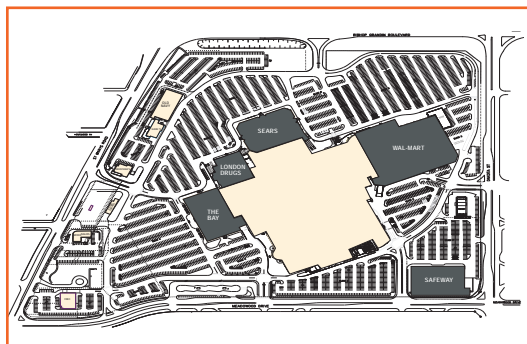

ST. VITAL CENTRE

DESCRIPTION

St. Vital Centre is a regional shopping centre located in south-east Winnipeg. This centre consists of over 160 stores and services and is anchored by Wal-Mart, Sears, The Bay, Chapters, Silver City, London Drugs and Sport Chek.

ST. VITAL CENTRE

SIZE, TENANTS, AMENITIES

G.L.A.: 928,527 sq ft

RETAIL STORES: 160

PARKING SPACES: 4,661

MAJOR RETAILERS

Wal-Mart	159,285 sq ft
Sears	131,713 sq ft
The Bay	122,002 sq ft
Famous Players	66,971 sq ft
Safeway	55,000 sq ft
London Drugs	32,440 sq ft
Chapters	22,103 sq ft
Old Navy	19,027 sq ft
Sport Chek	15,016 sq ft

Restaurants

Earl's	PAD
McDonald's	PAD
Montana's	PAD
Moxie's Restaurant	49
Sushi Gozen	24A

Large Format Users

The Bay	1
Famous Players Silver City	160
London Drugs	23C
Old Navy	PAD
Safeway	PAD
Sears	29
Sport Chek	54A
Wal-Mart	54